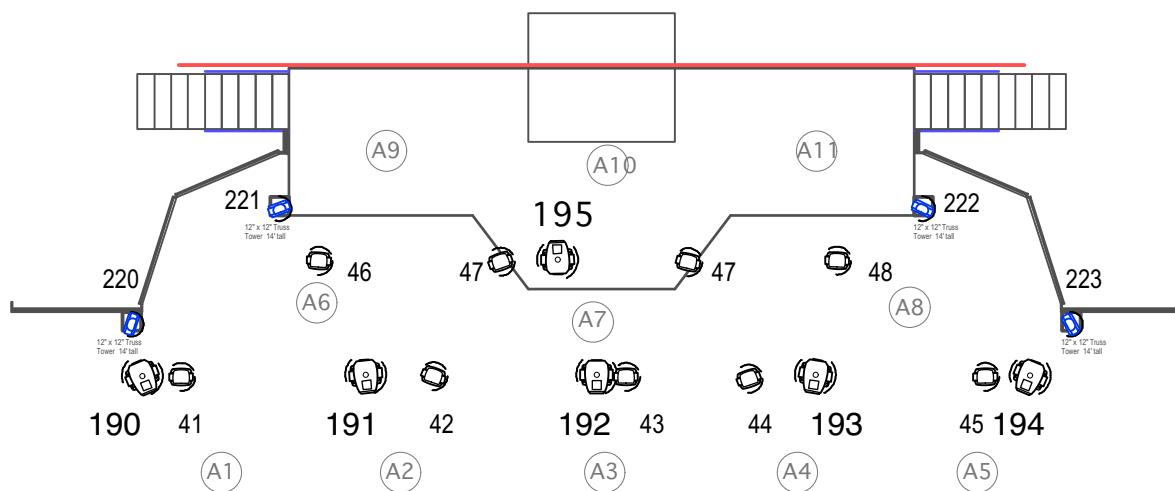

- Focus Palette 1: Center A3**
 Focus Palette 2: Aisle
 Focus Palette 3:
 Focus Palette 4:
 Focus Palette 5:
 Focus Palette 6:
 Focus Palette 7:
Focus Palette 8:
 Focus Palette 9:
 Focus Palette 10: Left of center 1
 Focus Palette 11: Right of center 1

- Focus Palette 12:
 Focus Palette 13: Side Aisle
 Focus Palette 14: Side Doors
 Focus Palette 15:
 Focus Palette 16:
 Focus Palette 20: Left Band
 Focus Palette 21: Right Band

- Beam Palette 1: Standard
 Beam Palette 2: Wide
 Beam Palette 3: Gobo Focus
 Beam Palette 4: Soft Edge
 Beam Palette 5:
 Beam Palette 6:
 Beam Palette 7:
 Beam Palette 8:
 Beam Palette 9:

- Groups:**
 Group 21:
 Group 22: Stage Bar LED Cyc
 Group 23:
 Group 24:
 Group 25:
 Group 26:
 Group 27:
 Group 28: All Movers
 Group 29:
 Group 30:
 Group 31:
 Group 32:
 Group
 Group
 Group 60:

- Submasters:**
 Sub 1: Front Light A1-5
 Sub 2: Front Light A 6-8
 Sub 3: Front Light A9-11 (Band)
 Sub 4: Top Light Yellow A1-5
 Sub 5: Top Light Yellow A6-8
 Sub 6: Top Light Yellow A9-11 (Band)
 Sub 7: Top Light Blue A1-5
 Sub 8: Top Light Blue A6-8
 Sub 9: Top Light Blue A9-11 (Band)
 Sub 10: Top Light Razor Zoom A1-5
 Sub 11: Top Light Razor Zoom A6-8

Version: Feb 11 2019

8.5 x 14 Sheet size

Side Boom 188
 197

189 Side Boom
 198

House Light: 171-175
 Group 21

Cloud Lt over stage: 177

186

187